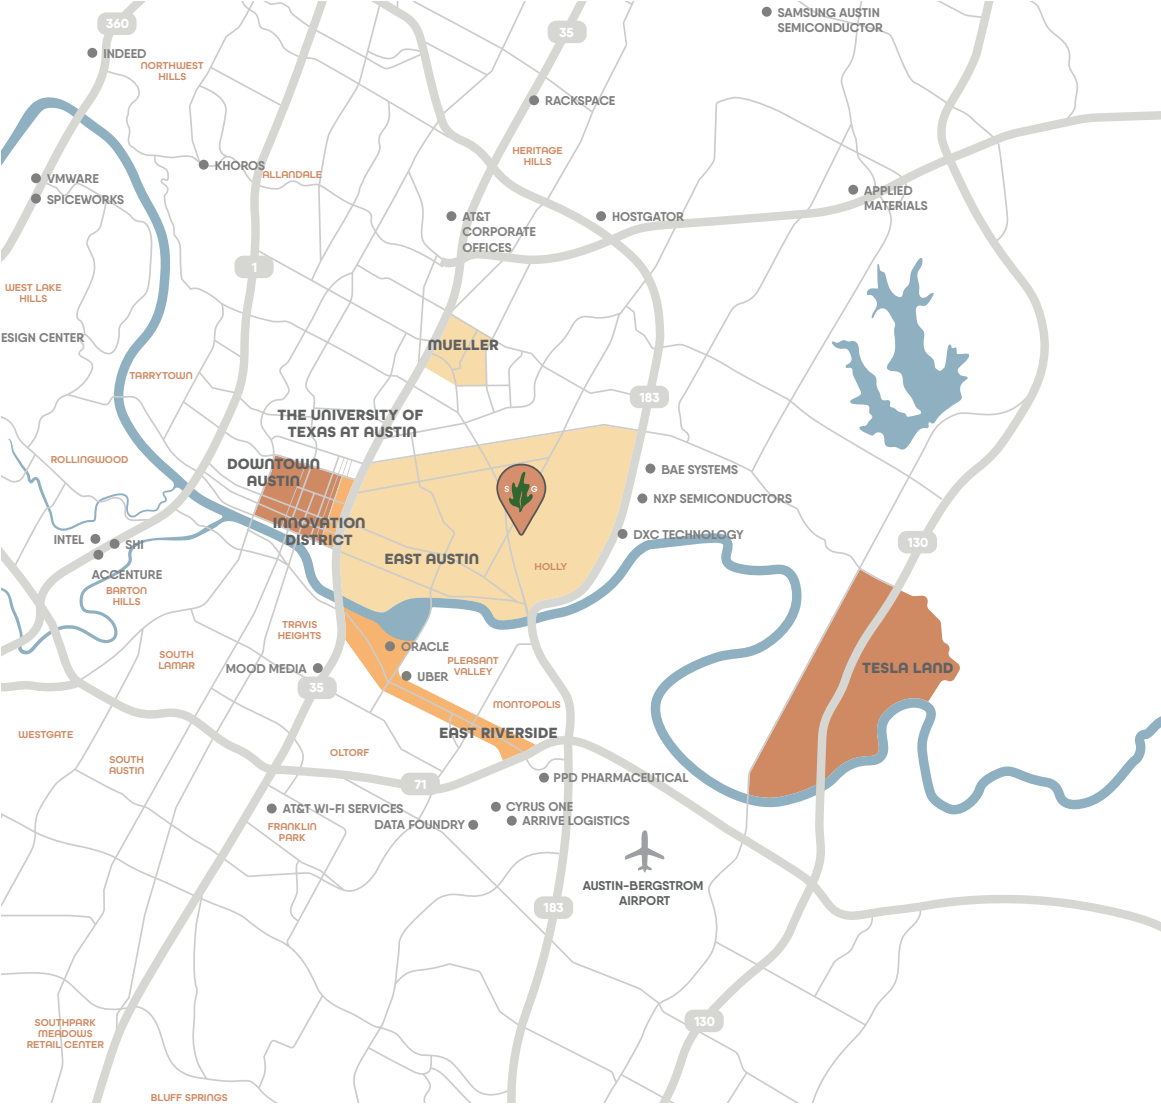

HIGH TECH EMPLOYERS

DOWNTOWN AUSTIN 10 MINUTE DRIVE

ARMY FUTURES	GERSON LEHRMAN	SILICON LABS
ATLASSIAN	GOOGLE	SOFTWARE
BOX	INDEED	SPREDFAST
CIRRUS LOGIC	MIRO SOFTWARE	STITCH FIX
COMMAND	NETSPEND	UPLAND SOFTWARE
DROPBOX	PROCORE TECH	WP ENGINE
DXC TECHNOLOGY	RETAILMENOT	
FACEBOOK	SALESFORCE	

EAST AUSTIN

ATLASSIAN	FLOSPORTS	SKYWORKS
BOEING	GODADDY	SNOW SOFTWARE
CLOUDFLARE	GOOGLE	ZEBRA INSURANCE
DAIMLER	PEAK 6 CAPITAL	
DOOR DASH	REALTOR.COM	

MUELLER 10 MINUTE DRIVE

TEXAS MUTUAL	ASCENSION SETON HQ	STANTEC
INSURANCE	TEXAS TEACHERS	
AUSTIN ENERGY HQ	RETIREMENT SYSTEM	

TESLA LAND 15 MINUTE DRIVE

1. TESLA