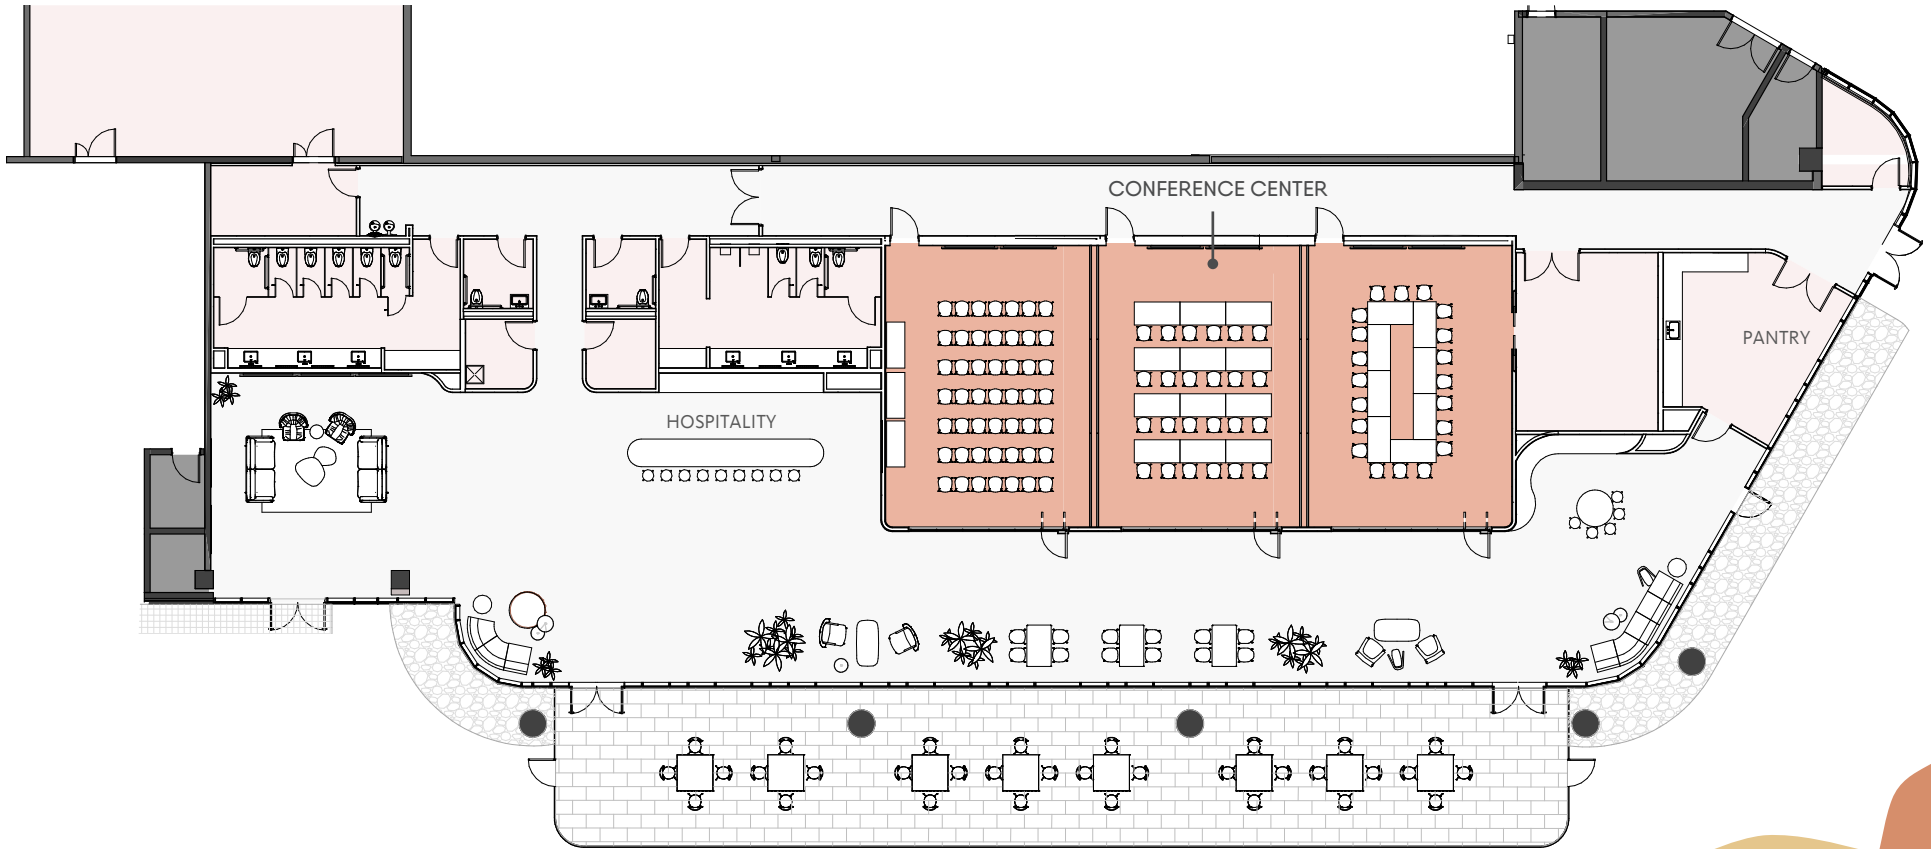

SPRINGDALE  
GREEN

**BUILDING 3  
ANNEX SPACE**  
10,000 RSF

1011 Springdale Road Austin, TX 78721