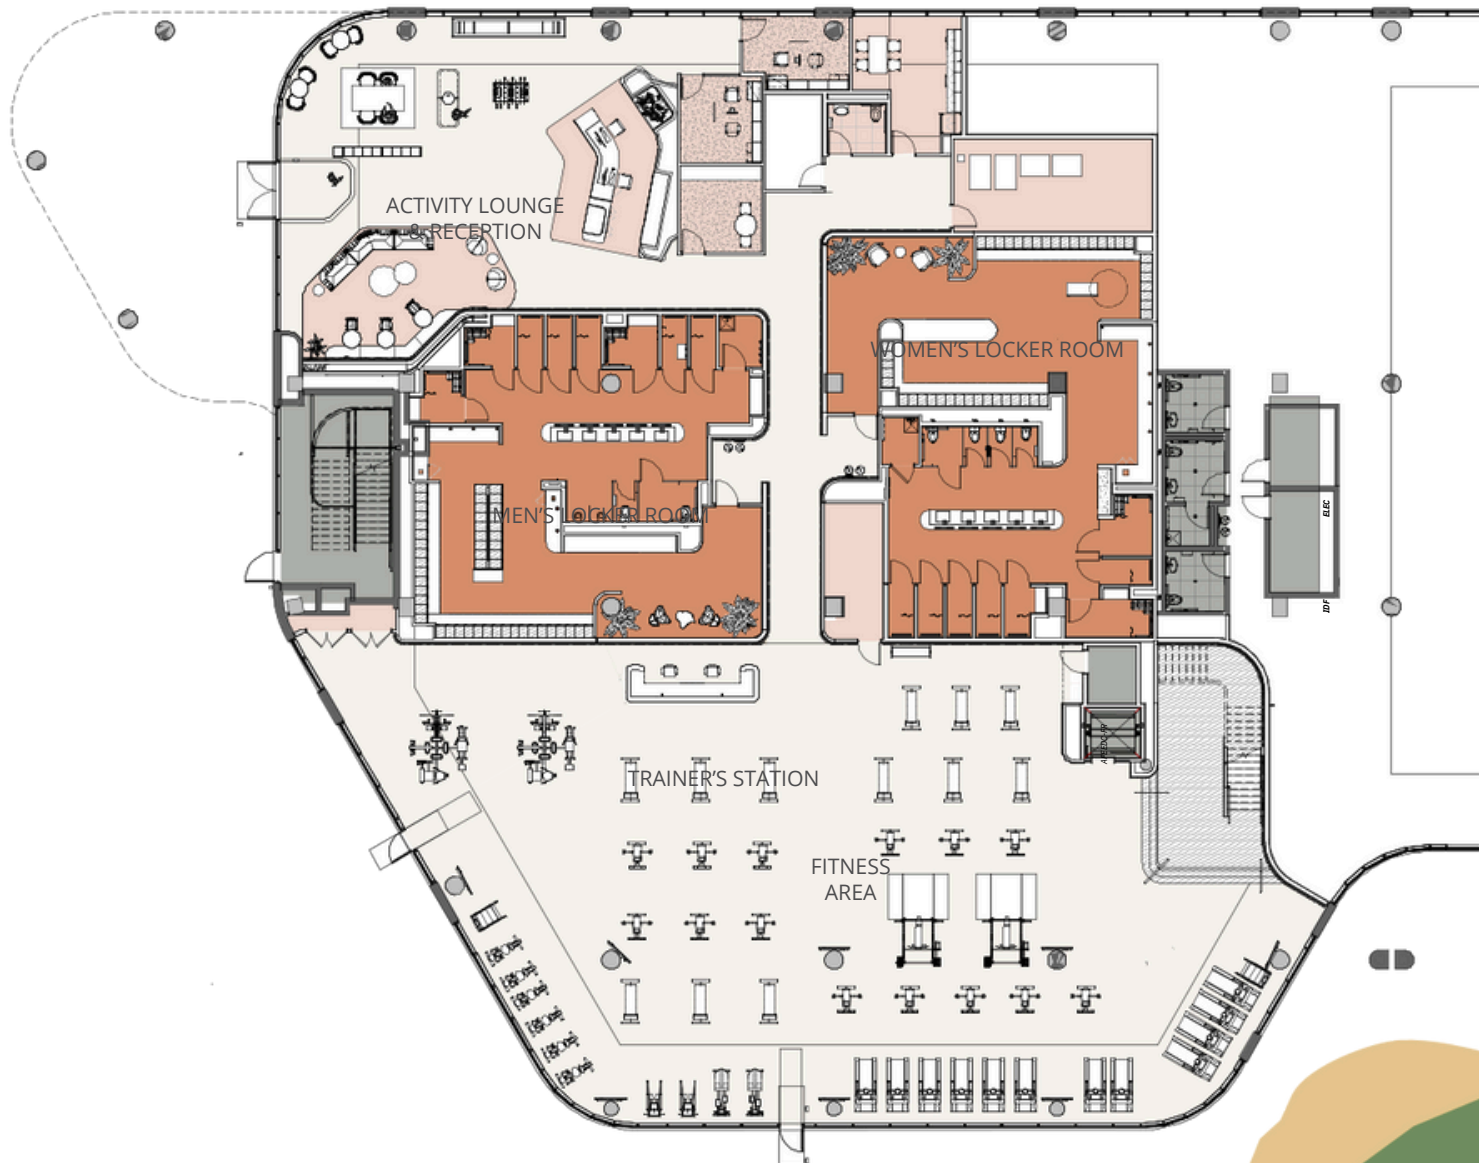

## BUILDING 2 EAST SIDE CLUB

LEVEL 1  
23,700 RSF

1011 Springdale Road Austin, TX 78721

SPRINGDALE  
GREEN

## BUILDING 2 EAST SIDE CLUB

LEVEL 2  
23,700 RSF