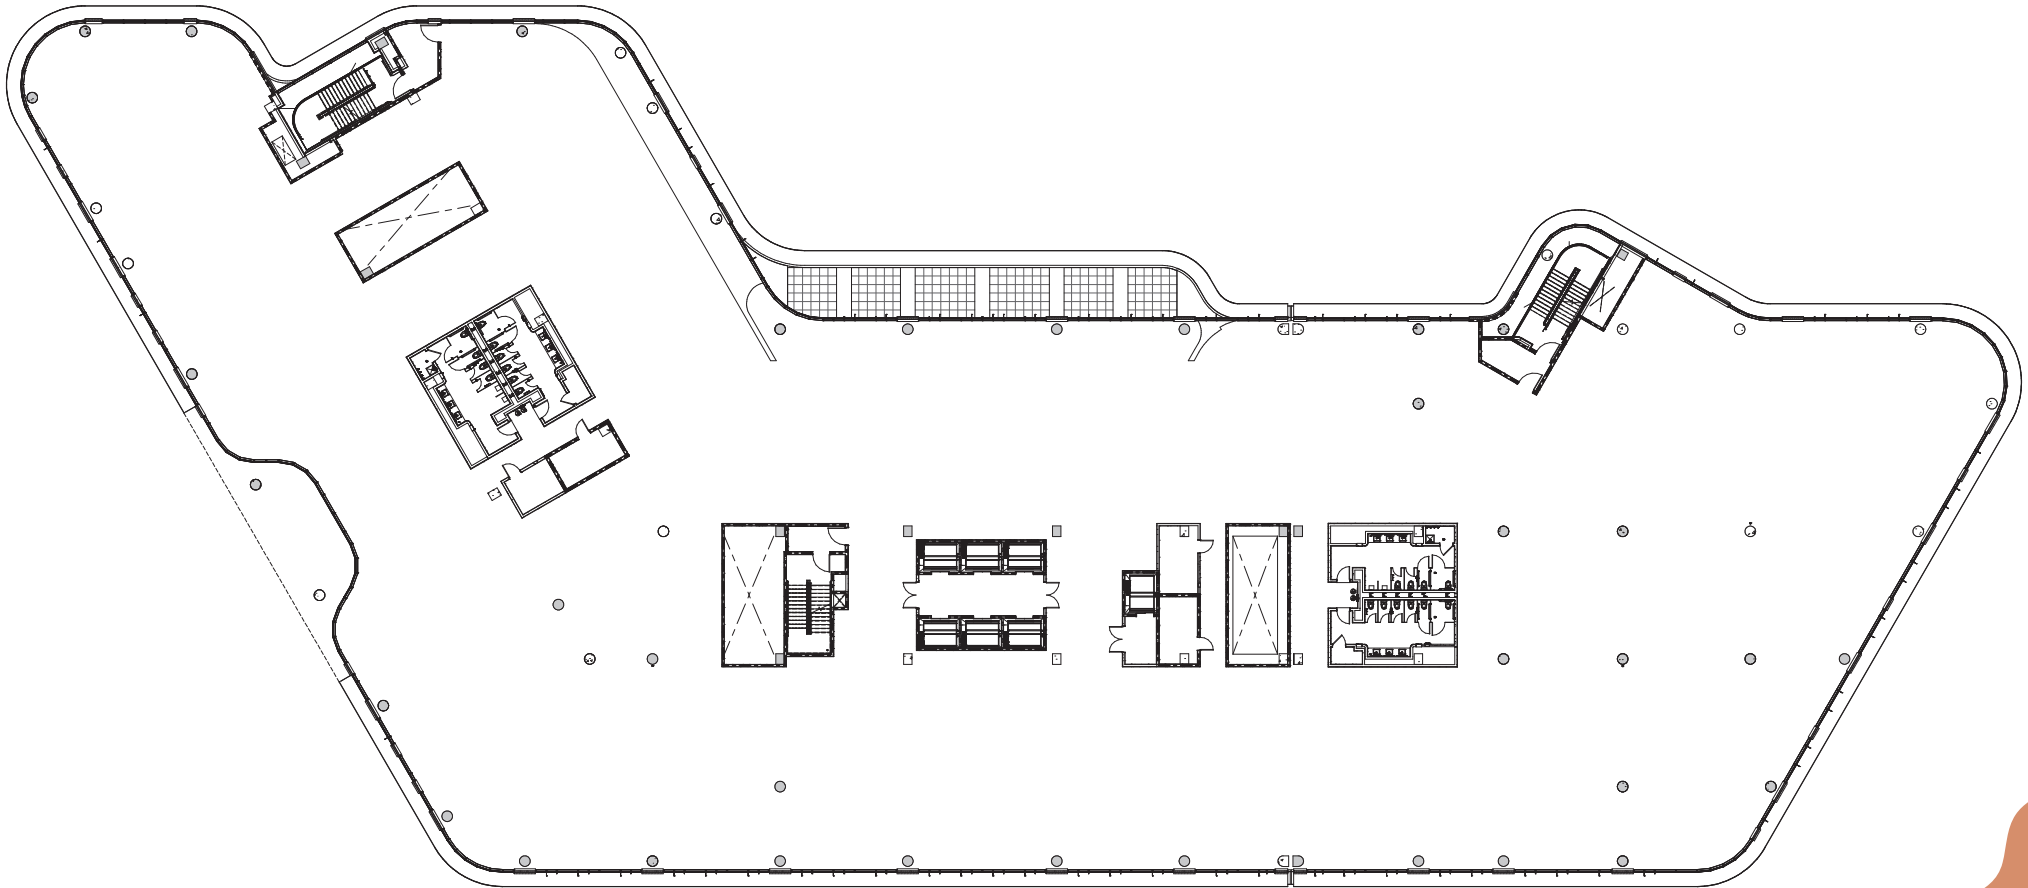

BUILDING 1

**SPRINGDALE
GREEN**

BUILDING 1

LEVEL 1
55,294 RSF

**SPRINGDALE
GREEN**

BUILDING 1

LEVEL 2

55,591 RSF | 8,036 Outdoor Terrace SF

**SPRINGDALE
GREEN**

BUILDING 1

LEVEL 3
61,474 RSF

**SPRINGDALE
GREEN**

BUILDING 1

LEVEL 4
62,083 RSF

**SPRINGDALE
GREEN**

BUILDING 1