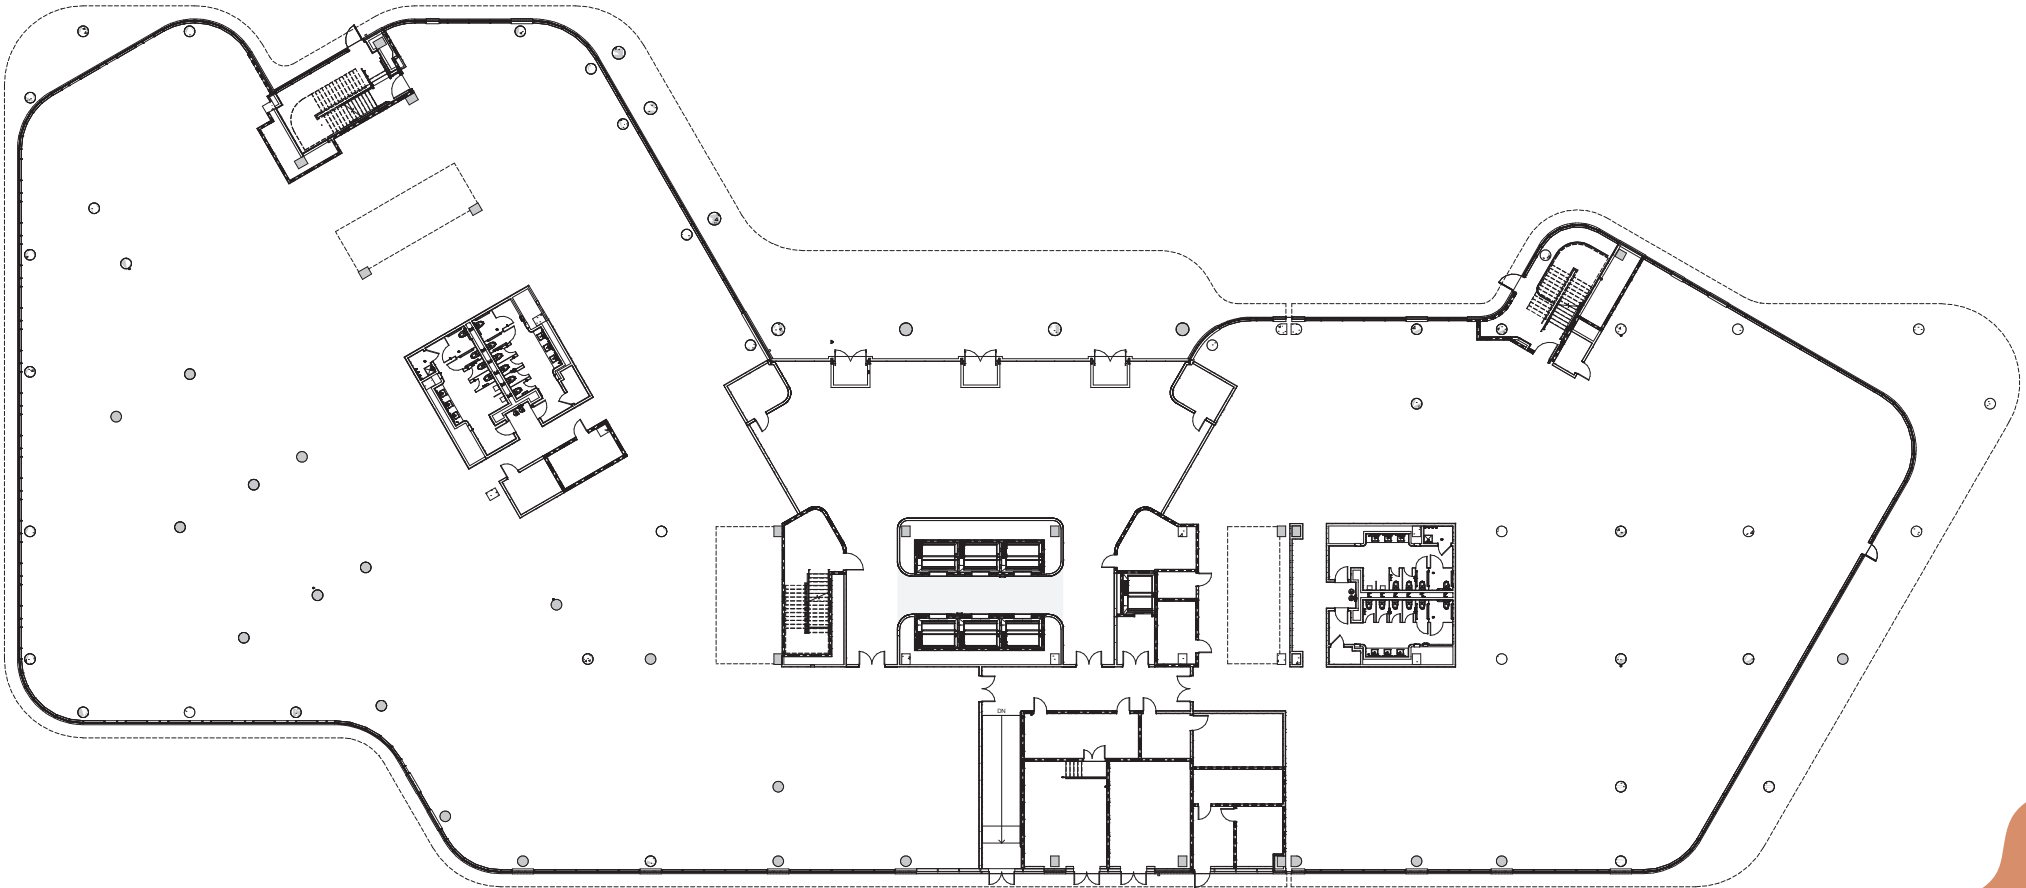

BUILDING 1

**SPRINGDALE
GREEN**

BUILDING 1

LEVEL 1
55,294 RSF

**SPRINGDALE
GREEN**

BUILDING 1

LEVEL 2

55,591 RSF | 8,036 Outdoor Terrace SF

**SPRINGDALE
GREEN**

BUILDING 1

LEVEL 3
61,474 RSF

**SPRINGDALE
GREEN**

BUILDING 1

LEVEL 4
62,083 RSF

**SPRINGDALE
GREEN**

BUILDING 1