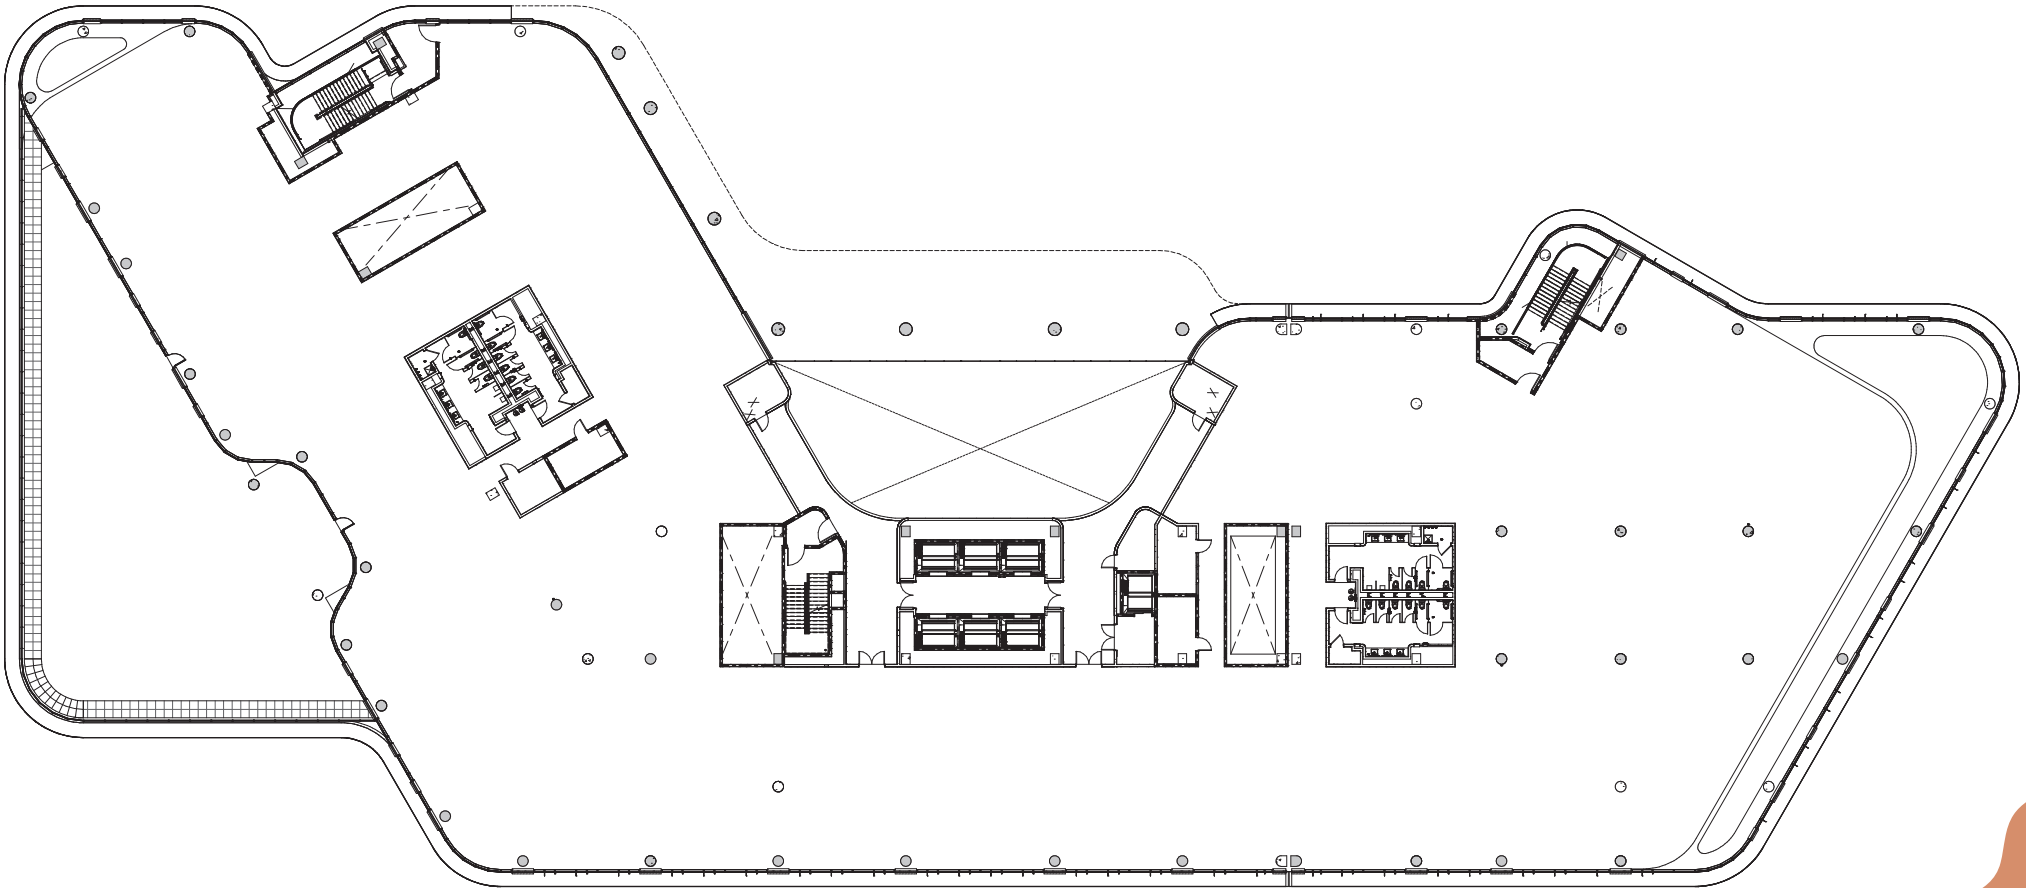

BUILDING 1

**SPRINGDALE
GREEN**

BUILDING 1

LEVEL 1
55,294 RSF

**SPRINGDALE
GREEN**

BUILDING 1

LEVEL 2

55,591 RSF | 8,036 Outdoor Terrace SF

**SPRINGDALE
GREEN**

BUILDING 1

LEVEL 3
61,474 RSF

**SPRINGDALE
GREEN**

BUILDING 1

LEVEL 4
62,083 RSF

**SPRINGDALE
GREEN**

BUILDING 1